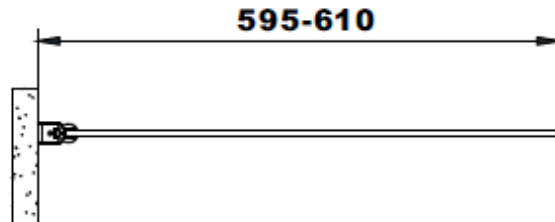

Designed to deflect water back into the bath from an over bath shower the screen is an obvious replacement for the shower curtain.

Size Available: 1150mm high by 610mm wide

Features:

- Polished Silver Profiles
- 6mm Safety Glass
- 15mm Adjustment for out of true walls
- Pivots at the hinge