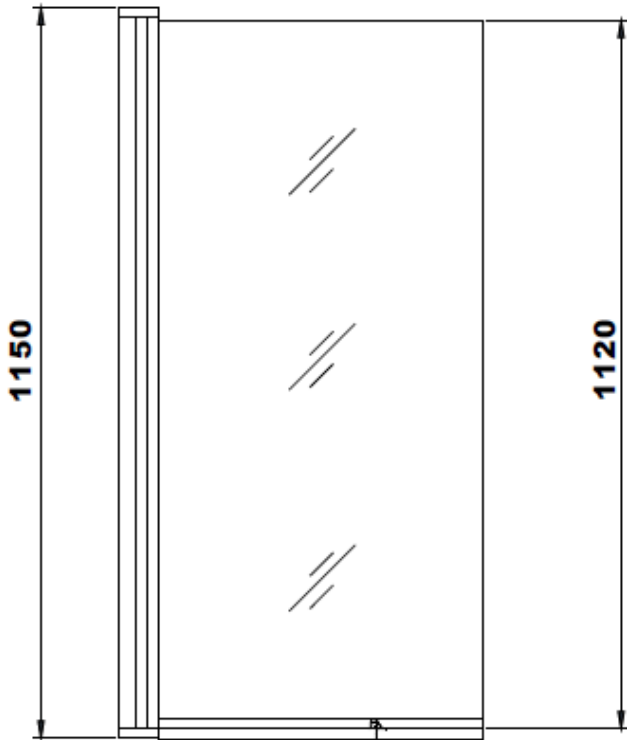

Thank you for ordering a *Bathe Easy* bath.

Freedom 1270x660mm

C/w 1 x Front Panel, 1 x End Panel & Twin wastes

In order to process your order, we have created a checklist.

We ask that you complete this form and return it to our offices so that we can process the order for dispatch.

Please confirm the items required by placing an "X" in the boxes below

Note: The baths are handed by the access door position.

Right - handed bath

E0022 - 1270x660 RH

Left – handed bath

E0021 – 1270x660

Bathe Easy Freedom 1270x660mm

Optional Extras: Please confirm the items required by placing an "X" in the boxes below

N0086 – Compact Rectangular Shower Screen 1150H

The Bathe Easy bath screen brings a touch of elegance and quality to any bathroom.

Designed to deflect water back into the bath from an over bath shower the screen is an obvious replacement for the shower curtain.

Size Available: 1150mm high by 610mm wide

Features:

- Polished Silver Profiles
- 6mm Safety Glass
- 15mm Adjustment for out of true walls
- Pivots at the hinge